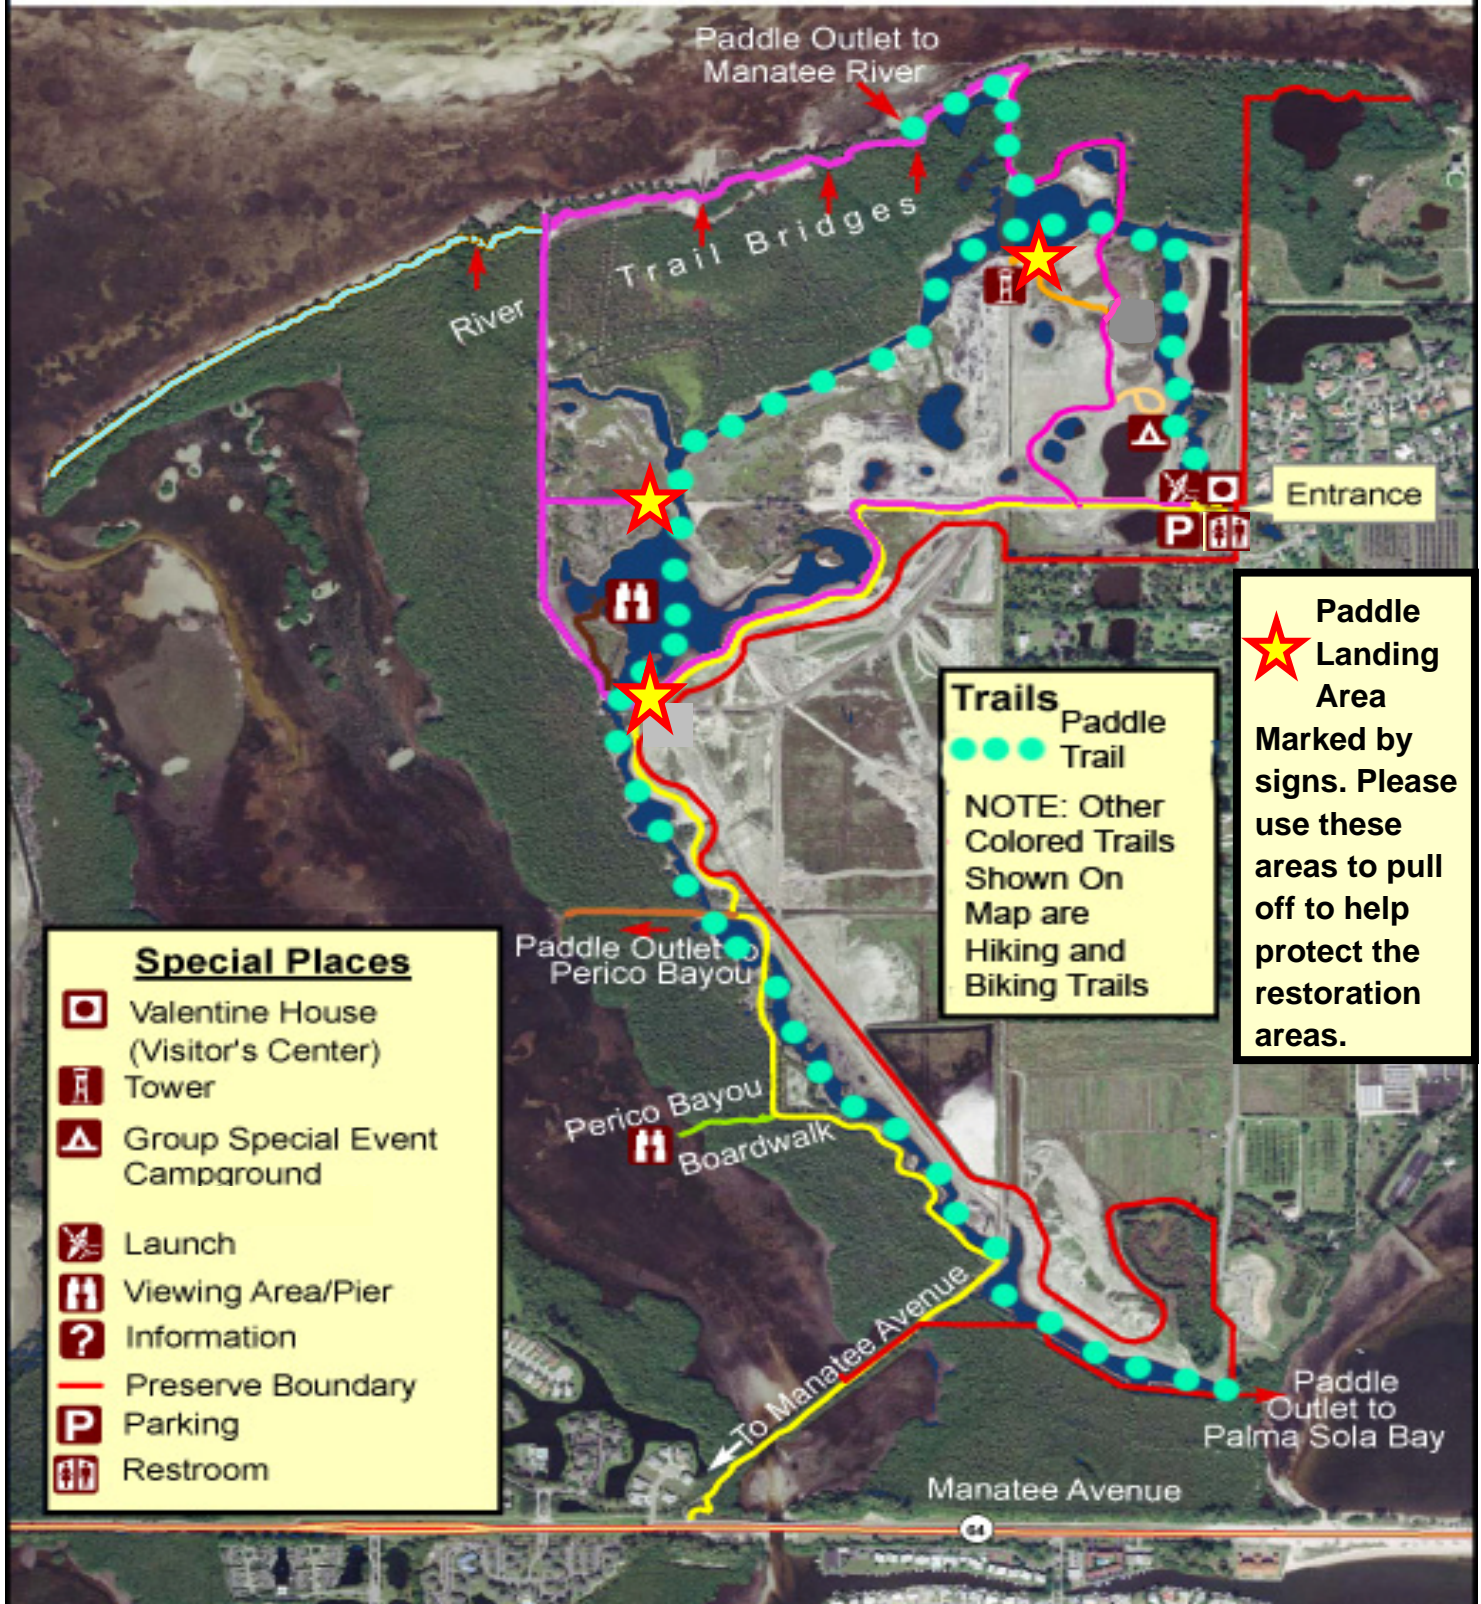

Robinson Preserve Paddle Trail Map

Manatee County Government
Natural Resources Department

Board of County Commissioners by District

1 Larry Bustle
2 Gwendolyn Brown

3 John Chappie
4 Ron Getman
5 Donna Hayes

6 Carol Whitmore
7 Joe McClash